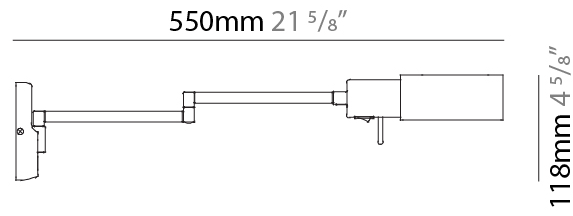

GENERAL

Series: Elea Lectura
Brand: Milan
Division: Design
Mounting Type: Surface
Mounting Location: Wall

PHYSICAL

Shape: Abstract
Length (mm): 362 - 550
Length (in): 14 1/4
Height (mm): 118
Height (in): 4 5/8
Extension (mm): 362 - 550
Extension (in): 14 1/4
Light Distribution: Adjustable / Direct
Fixture Finish: **BLK / NIC**
Fixture Material: Aluminum

OPTICAL

Adjustability: Tilting and rotating

RATINGS AND CERTIFICATIONS

Certified By: Certified for North American Standards
IP rating: IP20

ELEA LECTURA SURFACE

D93246-

PROJECT _____

TYPE _____

GENERAL

Series: Elea Lectura
Brand: Milan
Division: Design
Mounting Type: Portable
Mounting Location: Floor
Subcategory: Floor

PHYSICAL

Shape: Abstract
Length (mm): 362 - 529
Length (in): 14 1/4
Height (mm): 900 - 1250
Height (in): 35 7/8
Extension (mm): 362 - 529
Extension (in): 14 1/4
Light Distribution: Adjustable / Direct
Fixture Finish: [BLK / NIC](#)
Fixture Material: Aluminum