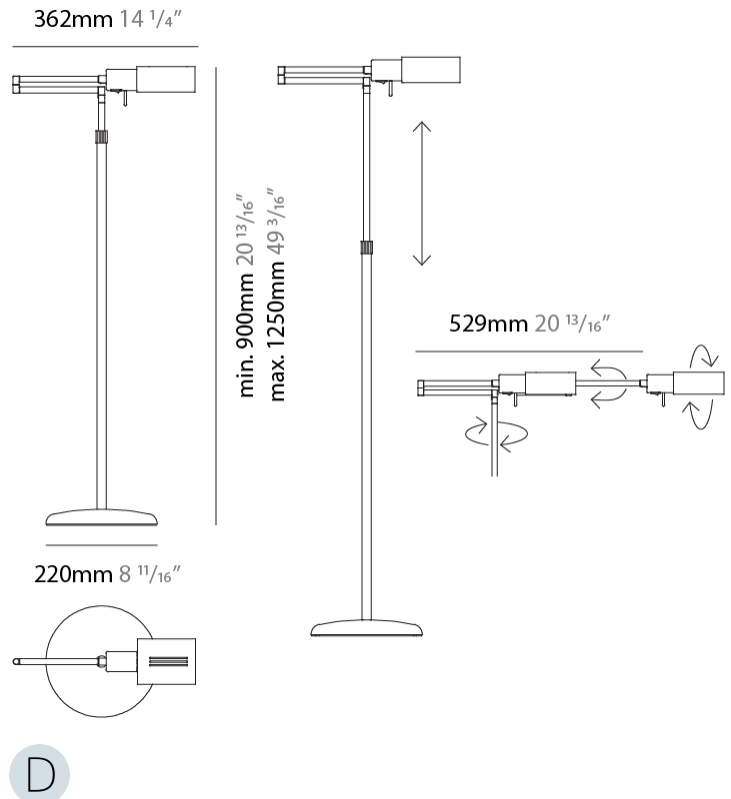

GENERAL

Series: Elea Lectura
Brand: Milan
Division: Design
Mounting Type: Surface
Mounting Location: Wall

PHYSICAL

Shape: Abstract
Length (mm): 362 - 550
Length (in): 14 1/4
Height (mm): 118
Height (in): 4 5/8
Extension (mm): 362 - 550
Extension (in): 14 1/4
Light Distribution: Adjustable / Direct
Fixture Finish: **BLK / NIC**
Fixture Material: Aluminum

GENERAL

Series: Elea Lectura
Brand: Milan
Division: Design
Mounting Type: Portable
Mounting Location: Floor
Subcategory: Floor

PHYSICAL

Shape: Abstract
Length (mm): 362 - 529
Length (in): 14 1/4
Height (mm): 900 - 1250
Height (in): 35 7/8
Extension (mm): 362 - 529
Extension (in): 14 1/4
Light Distribution: Adjustable / Direct
Fixture Finish: [BLK / NIC](#)
Fixture Material: Aluminum

ELECTRICAL

Lamp Type: LED
Input Wattage (W): 12
Dimming: Electronic Low Voltage Dimming
Input Voltage (V): 120Vac Direct Line

LED

Number of LEDs: 3
Color Temperature (°K): 2700-2900
Max. Delivered Lumen (lm): 900
CRI: >80 CRI

OPTICAL

Adjustability: Tilting and rotating

RATINGS AND CERTIFICATIONS

Certified By: Certified for North American Standards
IP rating: IP20

ELEA LECTURA PORTABLE

D94050-

PROJECT _____

TYPE _____