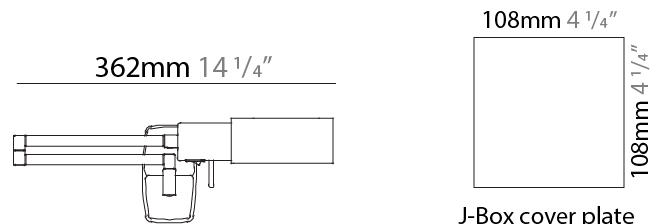

GENERAL

Series: Elea Lectura
Brand: Milan
Division: Design
Mounting Type: Surface
Mounting Location: Wall

PHYSICAL

Shape: Abstract
Length (mm): 362 - 550
Length (in): 14 1/4
Height (mm): 118
Height (in): 4 5/8
Extension (mm): 362 - 550
Extension (in): 14 1/4
Light Distribution: Adjustable / Direct
Fixture Finish: **BLK / NIC**
Fixture Material: Aluminum

OPTICAL

Adjustability: Tilting and rotating

RATINGS AND CERTIFICATIONS

Certified By: Certified for North American Standards
IP rating: IP20

ELEA LECTURA SURFACE

D93246-

PROJECT _____

TYPE _____

GENERAL

Series: Elea Lectura
Brand: Milan
Division: Design
Mounting Type: Portable
Mounting Location: Floor
Subcategory: Floor

PHYSICAL

Shape: Abstract
Length (mm): 362 - 529
Length (in): 14 1/4
Height (mm): 900 - 1250
Height (in): 35 7/8
Extension (mm): 362 - 529
Extension (in): 14 1/4
Light Distribution: Adjustable / Direct
Fixture Finish: [BLK / NIC](#)
Fixture Material: Aluminum